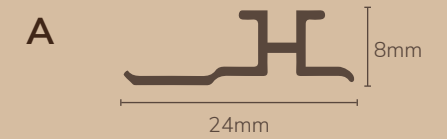

Complete Wall Solution