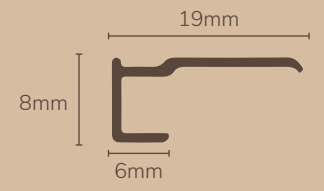

Complete Wall Solution

Fluted Panel

Connecting Joint

Flat Panel

End Trimming

Cross-section

Complete Wall Solution

End Trimming

Size: 156mm x 10mm
 Length: 2800 mm
 Material: Wood plastic composite

Premier

Our most popular series, creating smooth linear continuity in an interior space

Size: 159mm x 26mm
 Length: 2800 mm
 Material: Wood plastic composite

Grooves

A slimmer profile adapted from our most popular series

Size: 173mm x 20mm
 Length: 2800 mm
 Material: Wood plastic composite

Fluted Series

Arch

For an eye-catching look, indulge in intricate detailing and dynamic curves

- Width: 1220mm
- Length: 2800 mm
- Thickness: 5mm
- Material: Wood plastic composite

Full height of solid panel:

How to install Flat Panels

Step 1
Install the first panel and use construction glue to fix to place.