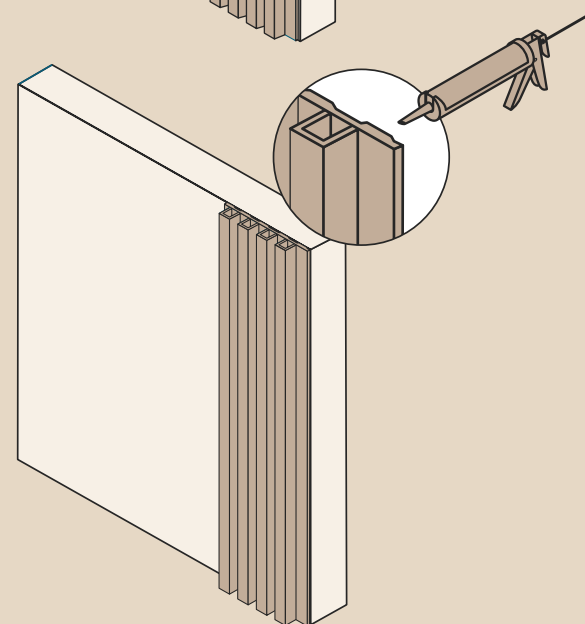

Outdoor Fluted

Seamlessly connect the inside of your home with your outside space through materials

Size: 219mm x 26mm
 Length: 2800 mm
 Material: Wood plastic composite

Available colours:

01 OS Brown Oak

02 OS Dark Teak

Installation

How to install Fluted Panels

Half Wall

Full Wall

Step 1
Install the first panel and use construction glue to fix to place.

Step 2
Install the second wall panel by placing the long connecting flap over the shorter flap.

Step 3
Install L capping. It is that easy!

Fluted Panel

Marble Flat Panel

Fluted Panel

Marble Flat Panel

Flat Panel Series

Flat Panel

Seamlessly complements the wide range of fluted panels to choose from

- Width: 1220mm
- Length: 2800 mm
- Thickness: 5mm
- Material: Wood plastic composite

Full height of solid panel:

How to install Flat Panels

Step 1
Install the first panel and use construction glue to fix to place.