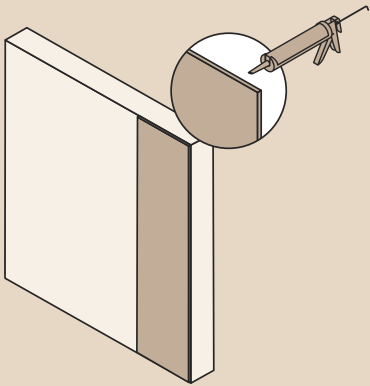

02 OS Dark Teak

Installation

How to install Fluted Panels

Half Wall

Full Wall

Step 1
Install the first panel and use construction glue to fix to place.

Step 2
Install the second wall panel by placing the long connecting flap over the shorter flap.

Step 3
Install L capping. It is that easy!

Fluted Panel

Marble Flat Panel

Fluted Panel

Marble Flat Panel

Flat Panel Series

Flat Panel

Seamlessly complements the wide range of fluted panels to choose from

- Width: 1220mm
- Length: 2800 mm
- Thickness: 5mm
- Material: Wood plastic composite

Full height of solid panel:

How to install Flat Panels

Step 1
Install the first panel and use construction glue to fix to place.