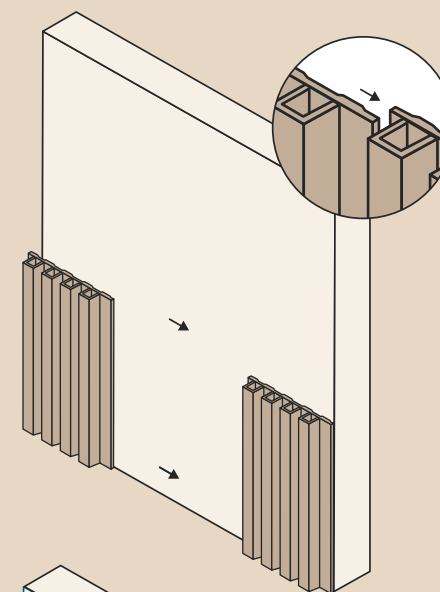

Outdoor Fluted

Seamlessly connect the inside of your home with your outside space through materials

Size: 219mm x 26mm
 Length: 2800 mm
 Material: Wood plastic composite

Available colours:

01 OS Brown Oak

02 OS Dark Teak

Installation

How to install Fluted Panels

Half Wall

Full Wall

Step 1
Install the first panel and use construction glue to fix to place.

Step 2
Install the second wall panel by placing the long connecting flap over the shorter flap.