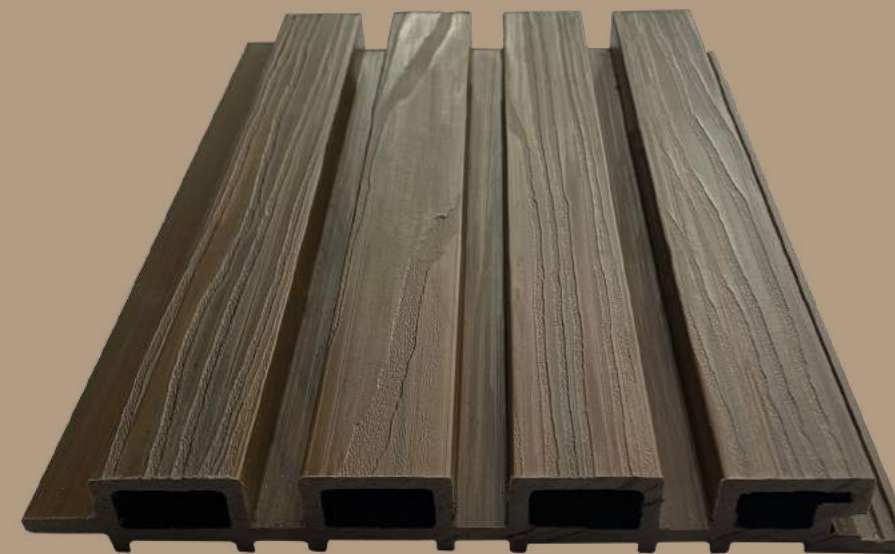

Size: 158mm x 15mm
 Length: 2800 mm
 Material: Wood plastic composite

Fluted Series

Luxe

Bold and elegant, Luxe series can be used to achieve an exceptional look to an interior

Size: 200mm x 28mm
 Length: 2800 mm
 Material: Wood plastic composite

Outdoor Fluted

Seamlessly connect the inside of your home with your outside space through materials

Size: 219mm x 26mm
 Length: 2800 mm
 Material: Wood plastic composite

Available colours:

01 OS Brown Oak