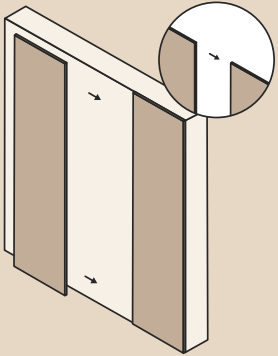

Step 3
Install L capping. It is that easy!

Fluted Panel

Marble Flat Panel

Fluted Panel

Marble Flat Panel

Flat Panel Series

Flat Panel

Seamlessly complements the wide range of fluted panels to choose from

- Width: 1220mm
- Length: 2800 mm
- Thickness: 5mm
- Material: Wood plastic composite

Full height of solid panel:

How to install Flat Panels

Step 1
Install the first panel and use construction glue to fix to place.