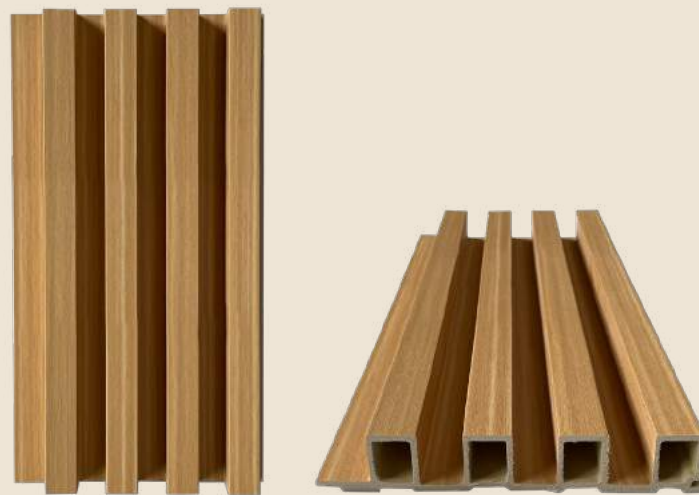

Any kind of wall applications as decorative purposes for interior spaces.

Available Colours

Metallic/Special Finish

Premier Finish

Solid Finish

Fluted Series

Elegant

Slim and subtle, perfect interior wall decor without being too overpowering

Size: 156mm x 10mm
 Length: 2800 mm
 Material: Wood plastic composite

Premier

Our most popular series, creating smooth linear continuity in an interior space

Size: 159mm x 26mm
 Length: 2800 mm
 Material: Wood plastic composite

Grooves

A slimmer profile adapted from our most popular series

Size: 173mm x 20mm
 Length: 2800 mm
 Material: Wood plastic composite

Fluted Series

Arch

For an eye-catching look, indulge in intricate detailing and dynamic curves