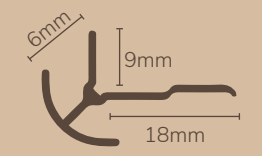

Connecting Joint