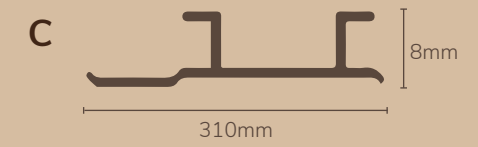

Complete Wall Solution