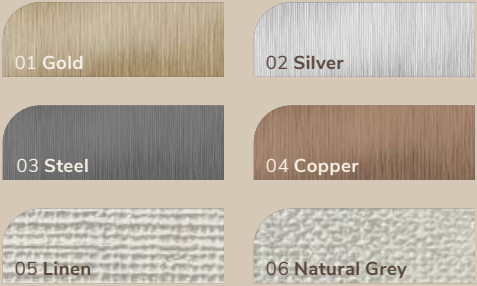

Step 2
Install the second wall panel by placing it beside. You may use connecting joints as well.

Available Colours

Metallic/Special Finish

Solid Finish

Premier Finish

Flat Panel Series (Marble Series)

Picasso Grey Marble