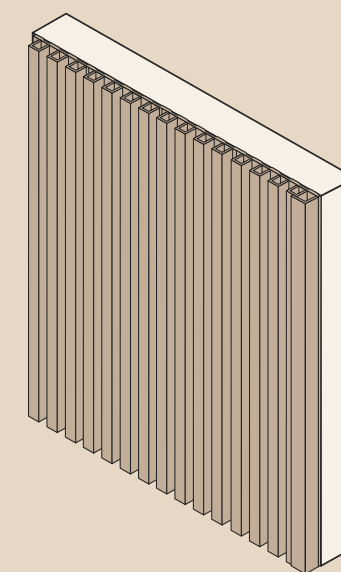

Outdoor Fluted

Seamlessly connect the inside of your home with your outside space through materials

Size: 219mm x 26mm
 Length: 2800 mm
 Material: Wood plastic composite

Available colours:

01 OS Brown Oak

02 OS Dark Teak

Installation

How to install Fluted Panels

Half Wall

Full Wall

Step 1
Install the first panel and use construction glue to fix to place.

Step 2
Install the second wall panel by placing the long connecting flap over the shorter flap.

Step 3
Install L capping. It is that easy!

Fluted Panel

Marble Flat Panel

Fluted Panel

Marble Flat Panel

Flat Panel Series

Flat Panel

Seamlessly complements the wide range of fluted panels to choose from