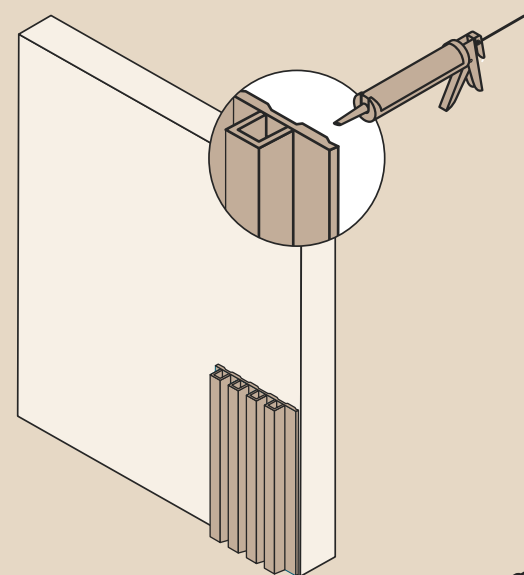

Outdoor Fluted

Seamlessly connect the inside of your home with your outside space through materials

Size: 219mm x 26mm
 Length: 2800 mm
 Material: Wood plastic composite

Available colours:

01 OS Brown Oak

02 OS Dark Teak

Installation

How to install Fluted Panels

Half Wall

Full Wall

Step 1
Install the first panel and use construction glue to fix to place.

Step 2
Install the second wall panel by placing the long connecting flap over the shorter flap.