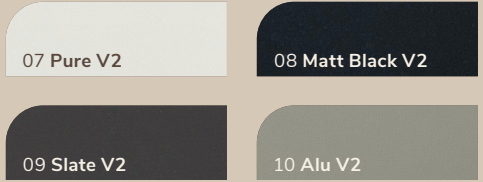

Step 3
Install L capping. It is that easy!

Fluted Panel

Marble Flat Panel

Fluted Panel

Marble Flat Panel

Flat Panel Series

Flat Panel

Seamlessly complements the wide range of fluted panels to choose from

- Width: 1220mm
- Length: 2800 mm
- Thickness: 5mm
- Material: Wood plastic composite

Full height of solid panel:

How to install Flat Panels

Step 1
Install the first panel and use construction glue to fix to place.

Step 2
Install the second wall panel by placing it beside. You may use connecting joints as well.

Available Colours

Metallic/Special Finish

Solid Finish

Premier Finish

Flat Panel Series (Marble Series)

Picasso Grey Marble