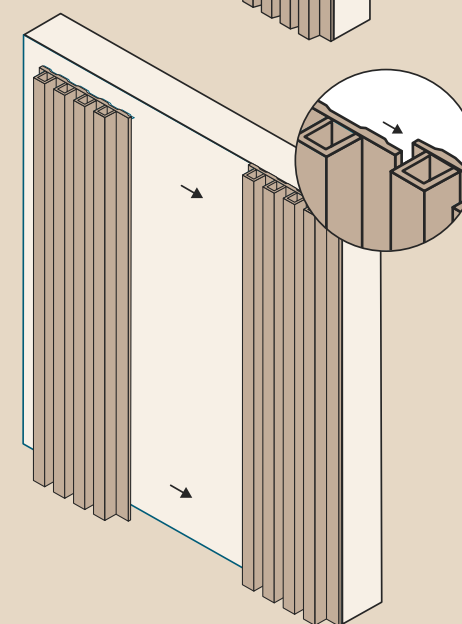

Outdoor Fluted

Seamlessly connect the inside of your home with your outside space through materials

Size: 219mm x 26mm
 Length: 2800 mm
 Material: Wood plastic composite

Available colours:

01 OS Brown Oak

02 OS Dark Teak

Installation

How to install Fluted Panels

Half Wall

Full Wall

Step 1
Install the first panel and use construction glue to fix to place.

Step 2
Install the second wall panel by placing the long connecting flap over the shorter flap.

Step 3
Install L capping. It is that easy!

Fluted Panel

Marble Flat Panel

Fluted Panel

Marble Flat Panel

Flat Panel Series

Flat Panel

Seamlessly complements the wide range of fluted panels to choose from

- Width: 1220mm
- Length: 2800 mm
- Thickness: 5mm
- Material: Wood plastic composite

Full height of solid panel:

How to install Flat Panels

Step 1
Install the first panel and use construction glue to fix to place.