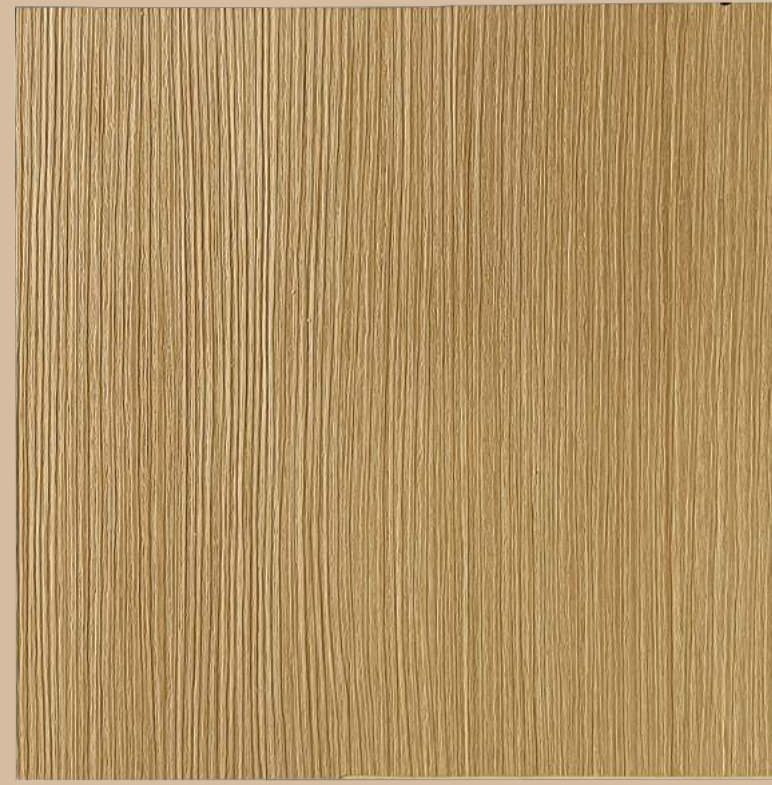

Complete Wall Solution

Flat Panel