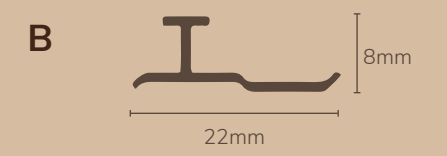

Complete Wall Solution