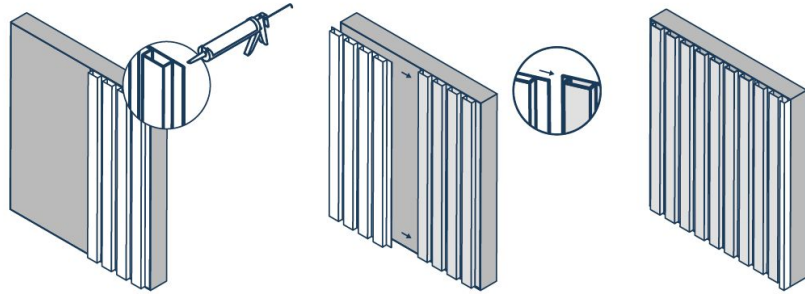

Installation

Installation - Full Wall