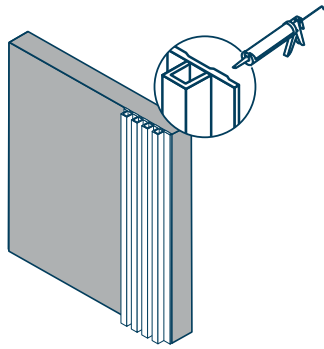

Installation

Installation - Full Wall

1. Install the first panel and use construction glue to fix in place.