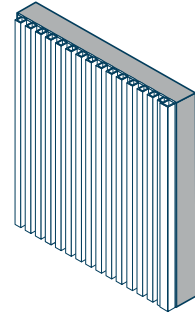

Installation

Installation - Full Wall

1. Install the first panel and use construction glue to fix in place.

2. Install the second wall panel by placing the long connecting flap over the shorter flap.

3. Install L capping.

Installation - Half Wall

1. Install the first panel and use construction glue to fix in place.

2. Install the second wall panel by placing the long connecting flap over the shorter flap.

3. Install L capping.

Colour Chart