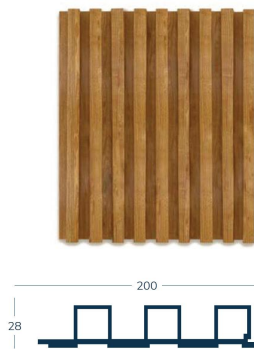

Product Features

Anti Mould
& Termites

Water
Resistant

Durable

Low
Maintenance

Easy
Installation

100%
Eco Friendly

Luxe Fluted Panel

Bold and elegant, this series gives an exceptional look to an interior.

Size: 200mm x 28mm

Length: 2.8m

Applications

Any kind of wall applications as decorative purposes for interior spaces.

Technical Specifications

Material: Wood powder, PVC, and other reinforcing additives

Fire rating: Available upon request

Formaldehyde: Formaldehyde free

Eco Certification: FSC 100%