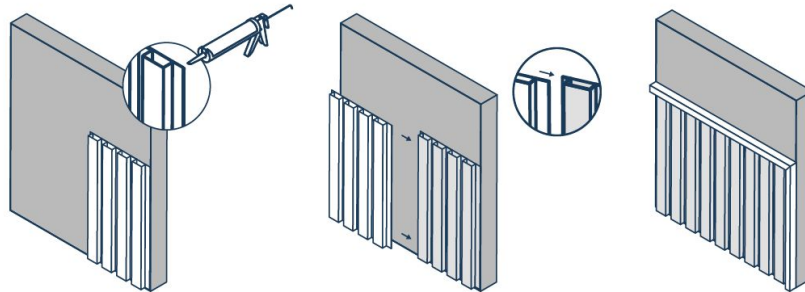

Premier Fluted Panel

Create smooth linear continuity in an interior space with our best-seller

Size: 159mm or 165mm x 26mm

Length: 2.8m

Applications

Any kind of wall applications as decorative purposes for interior spaces.

1. Install the first panel, and use construction glue to fix to place.

2. Install the second wall panel by placing the long connecting flap over the shorter flap.

3. Install L capping.

Installation - Half Wall

1. Install the first panel, and use construction glue to fix to place.

2. Install the second wall panel by placing the long connecting flap over the shorter flap.

3. Install L capping.

Colour Chart