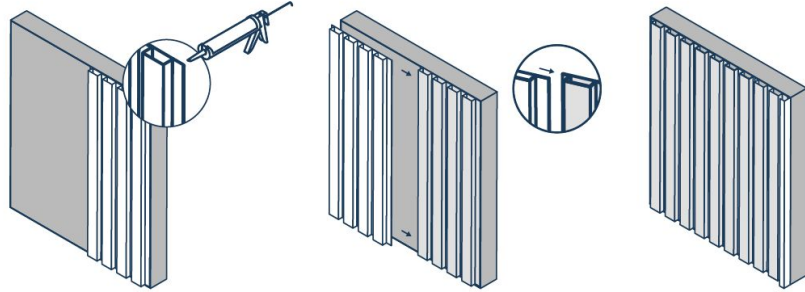

Premier Fluted Panel

Create smooth linear continuity in an interior space with our best-seller

Size: 159mm or 165mm x 26mm

Length: 2.8m

Applications

Any kind of wall applications as decorative purposes for interior spaces.

1. Install the first panel, and use construction glue to fix to place.

2. Install the second wall panel by placing the long connecting flap over the shorter flap.

3. Install L capping.

Installation - Half Wall

1. Install the first panel, and use construction glue to fix to place.

2. Install the second wall panel by placing the long connecting flap over the shorter flap.

3. Install L capping.

Colour Chart