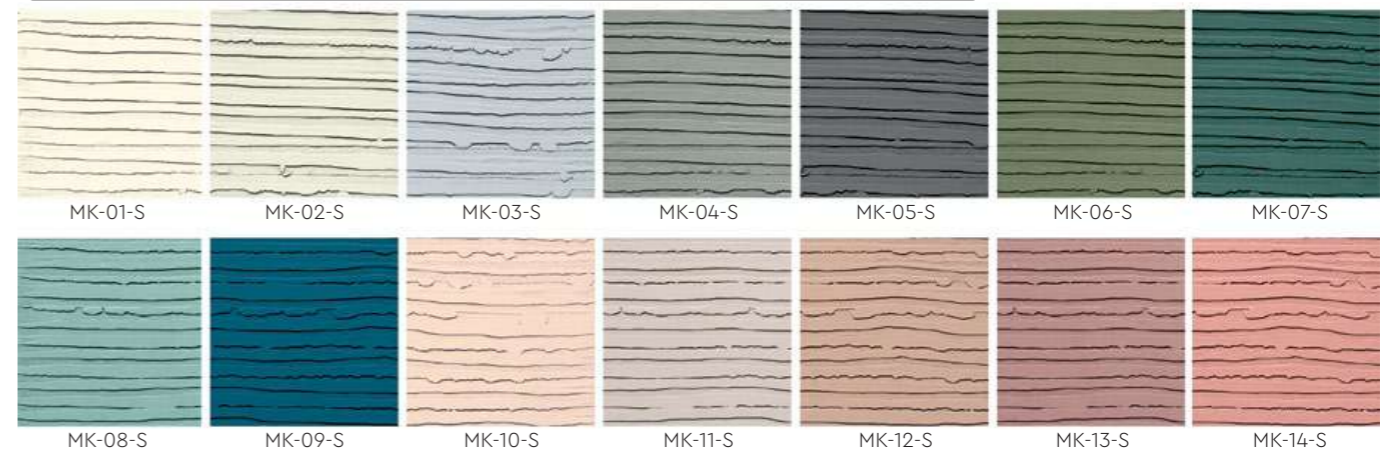

Coverage:
2.0 – 2.5 kg/m²

Tools: Plastering Trowel
& V-Notch Trowel

MG-00-R
Stucco Press

Coverage:
3.0 – 3.5 kg/m²

Tools:
Spray Gun & Plastering Trowel

MK-00-S
Crepe Comb

Coverage:
3.0 – 3.5 kg/m²

Tools: Plastering Trowel
& U-Notch Trowel