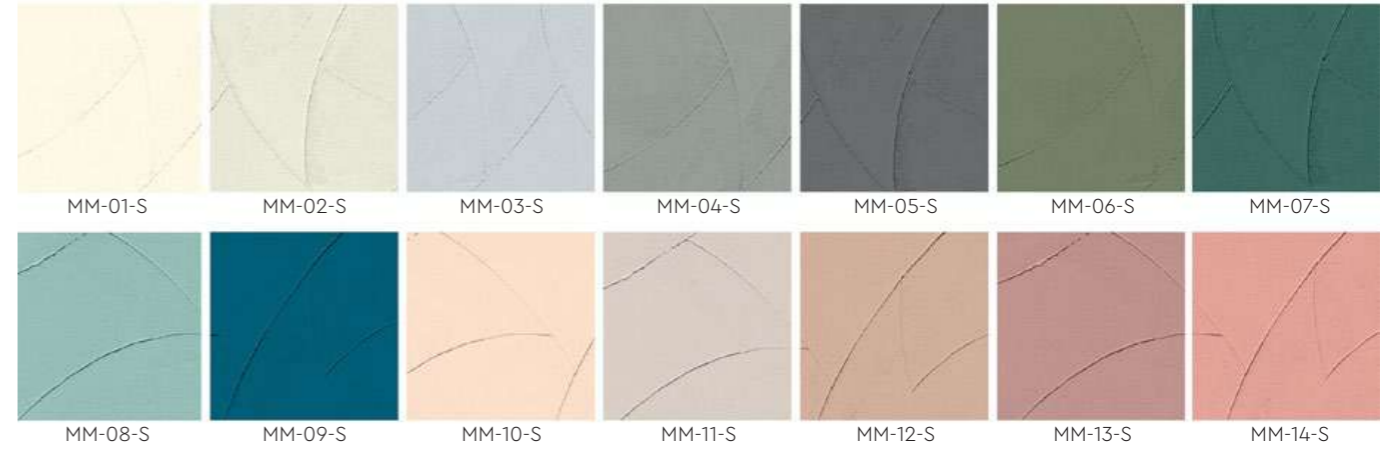

14 | Dewy Coral

07 | Majestic Green

08 | Cyan Sea

IMPORTANT NOTE!

All colors shown are as close to the actual Suzuka® Modena Coating colors as modern printing techniques permit, nonetheless, there are still color/tone differences.

MAH-00-R
Horizontal Strands

Coverage:
2.0 – 2.5 kg/m²

Tools:
Wooden & Plastering Trowel

MM-00-S
Provence Bay

Coverage:
1.5 – 2.0 kg/m²

Tools:
Plastering Trowel

MAV-00-R
Vertical Strands

Coverage:
2.0 – 2.5 kg/m²