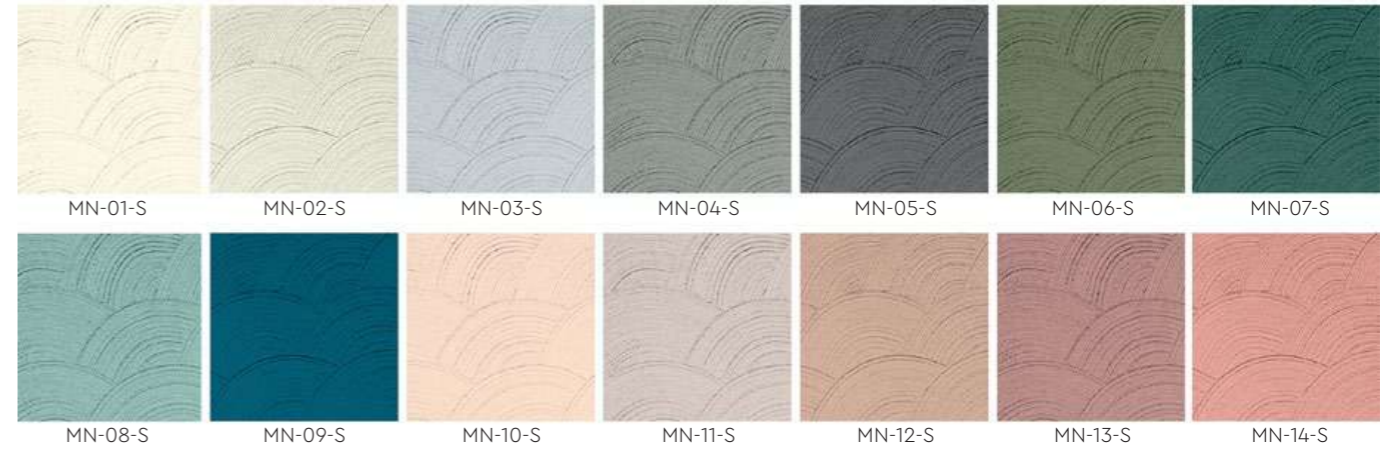

MN-00-S
Rainbow Waves

Coverage:
1.5 – 2.0 kg/m²

Tools:
Plastering Trowel & Brush