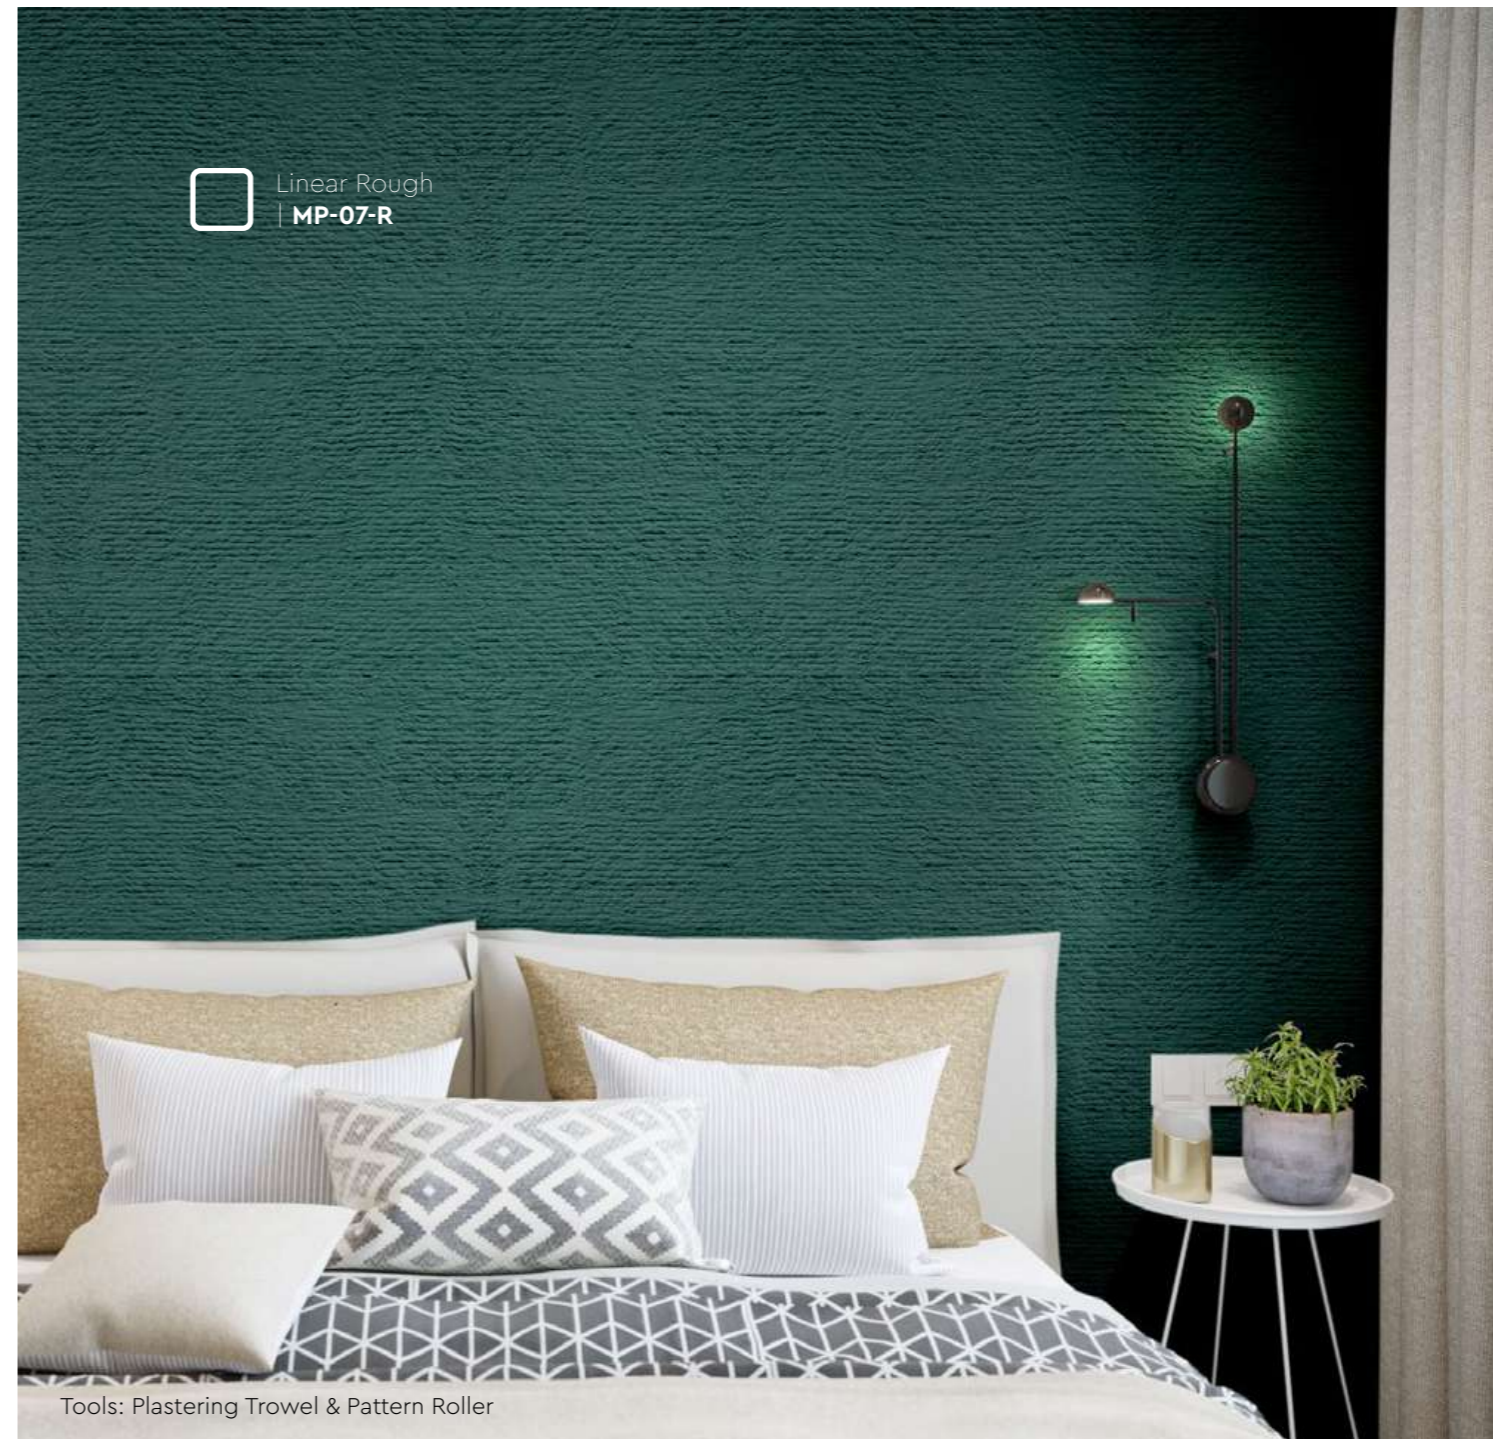

See full color palette on page 17 & 18.

Rocky Stripes
| MU-11-S

Tools: Spray Gun & Pattern Roller

See full color palette on page 17 & 18.

Linear Rough
| MP-07-R

Tools: Plastering Trowel & Pattern Roller

See full color palette on page 17 & 18.