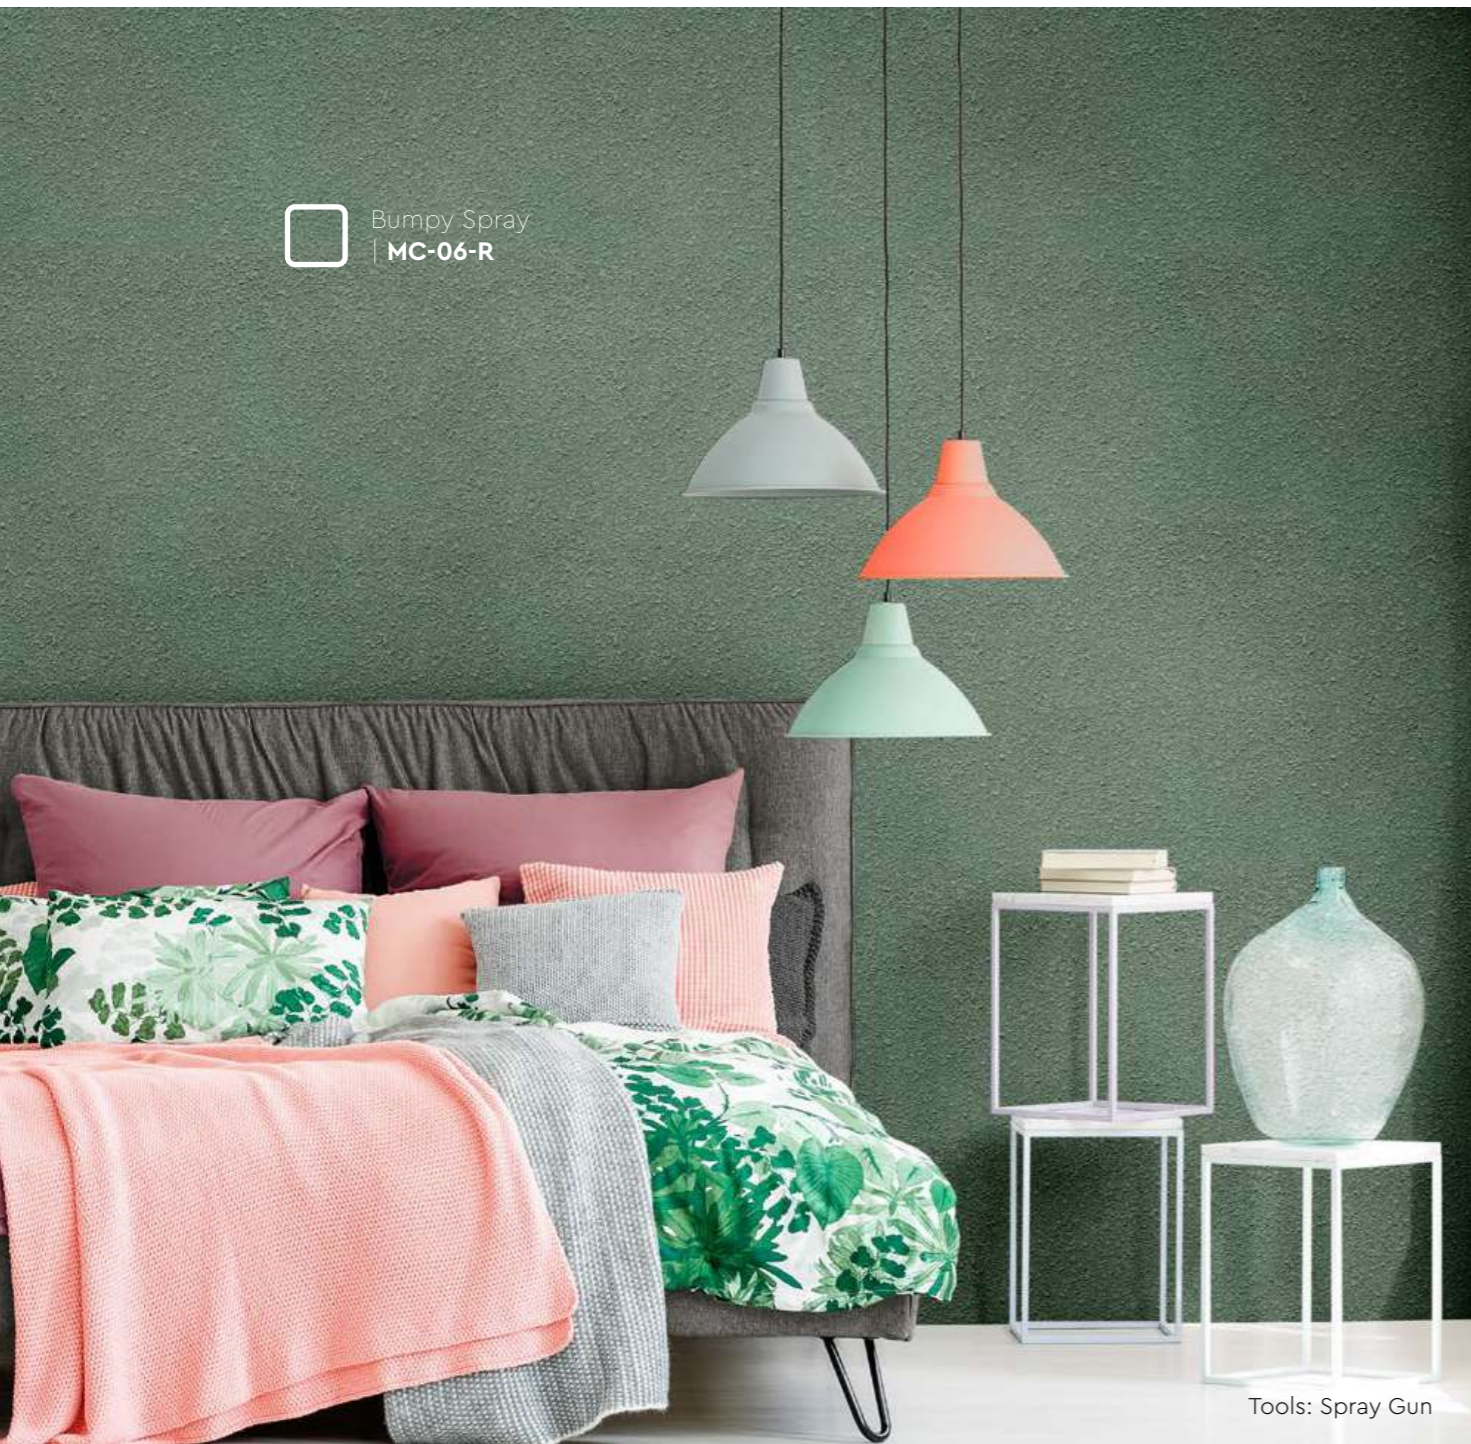

Bumpy Spray
MC-06-R

Tools: Spray Gun

13 Pale Berry

02 Cotton Cloud

06 Mossy Forest

See full color pallette on page 17 & 18.

Suede Surface
MO-03-S