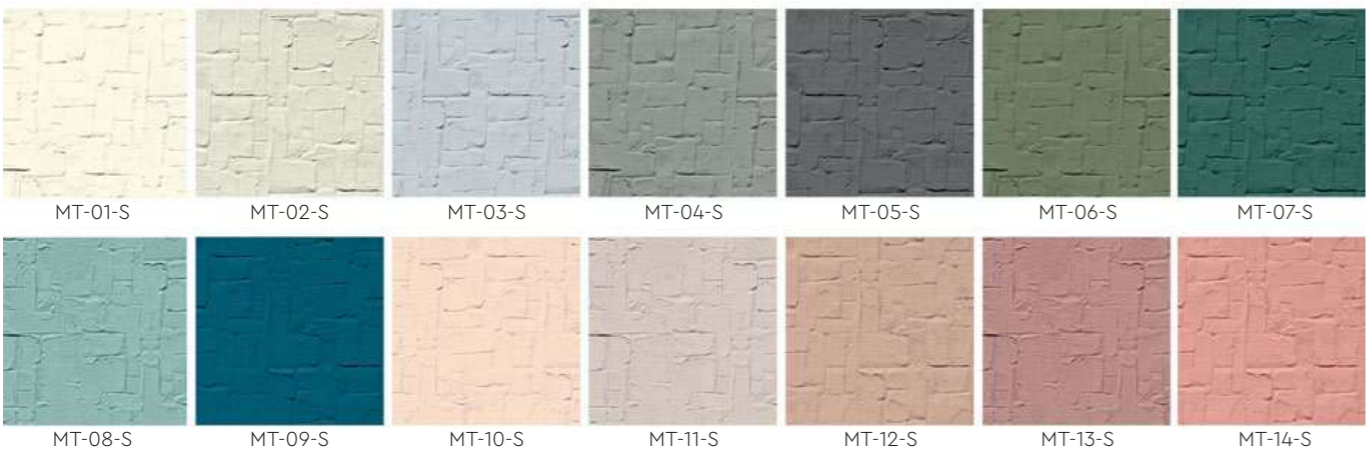

MT-00-S
Block Stamp

Coverage:
2.5 – 3.0 kg/m²

Tools:
Plastering Trowel & Roller