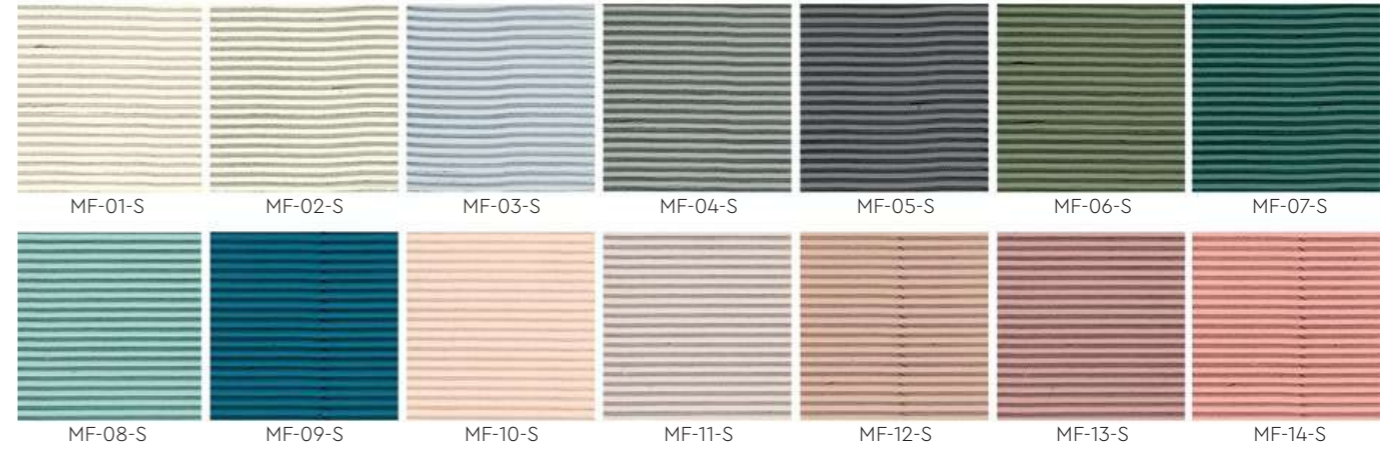

MF-00-S
Pointed Comb

Coverage:
2.0 – 2.5 kg/m²

Tools: Plastering Trowel
& V-Notch Trowel