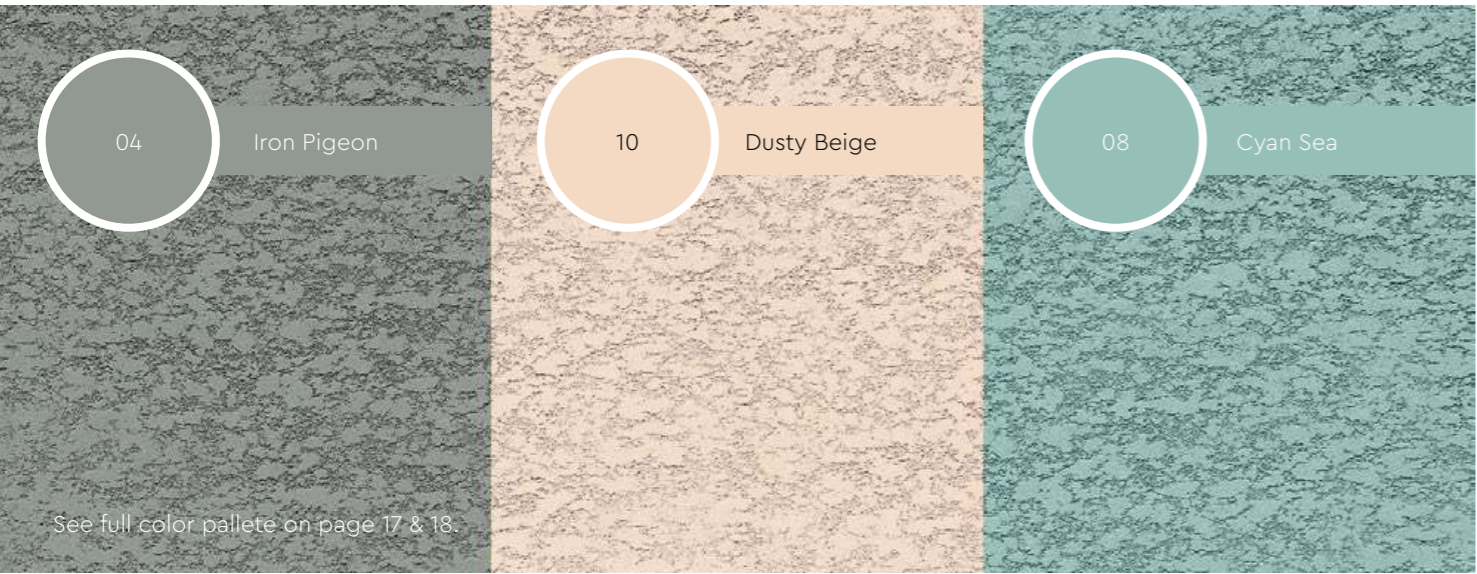

Tools: Spray Gun & Plastering Trowel

See full color palette on page 17 & 18.