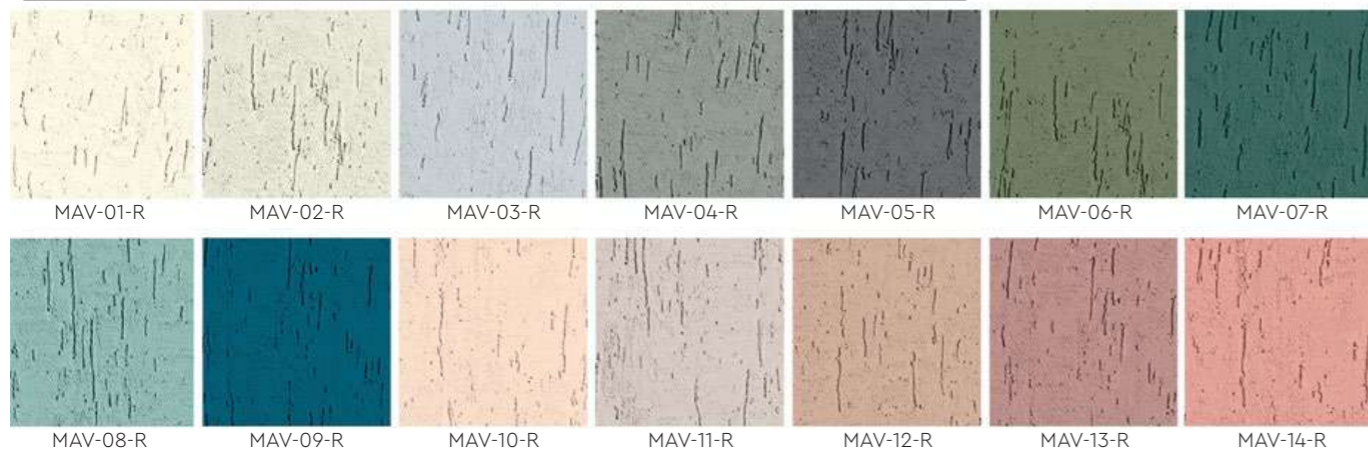

MAV-00-R
Vertical Strands

Coverage:
2.0 – 2.5 kg/m²

Tools:
Wooden & Plastering Trowel