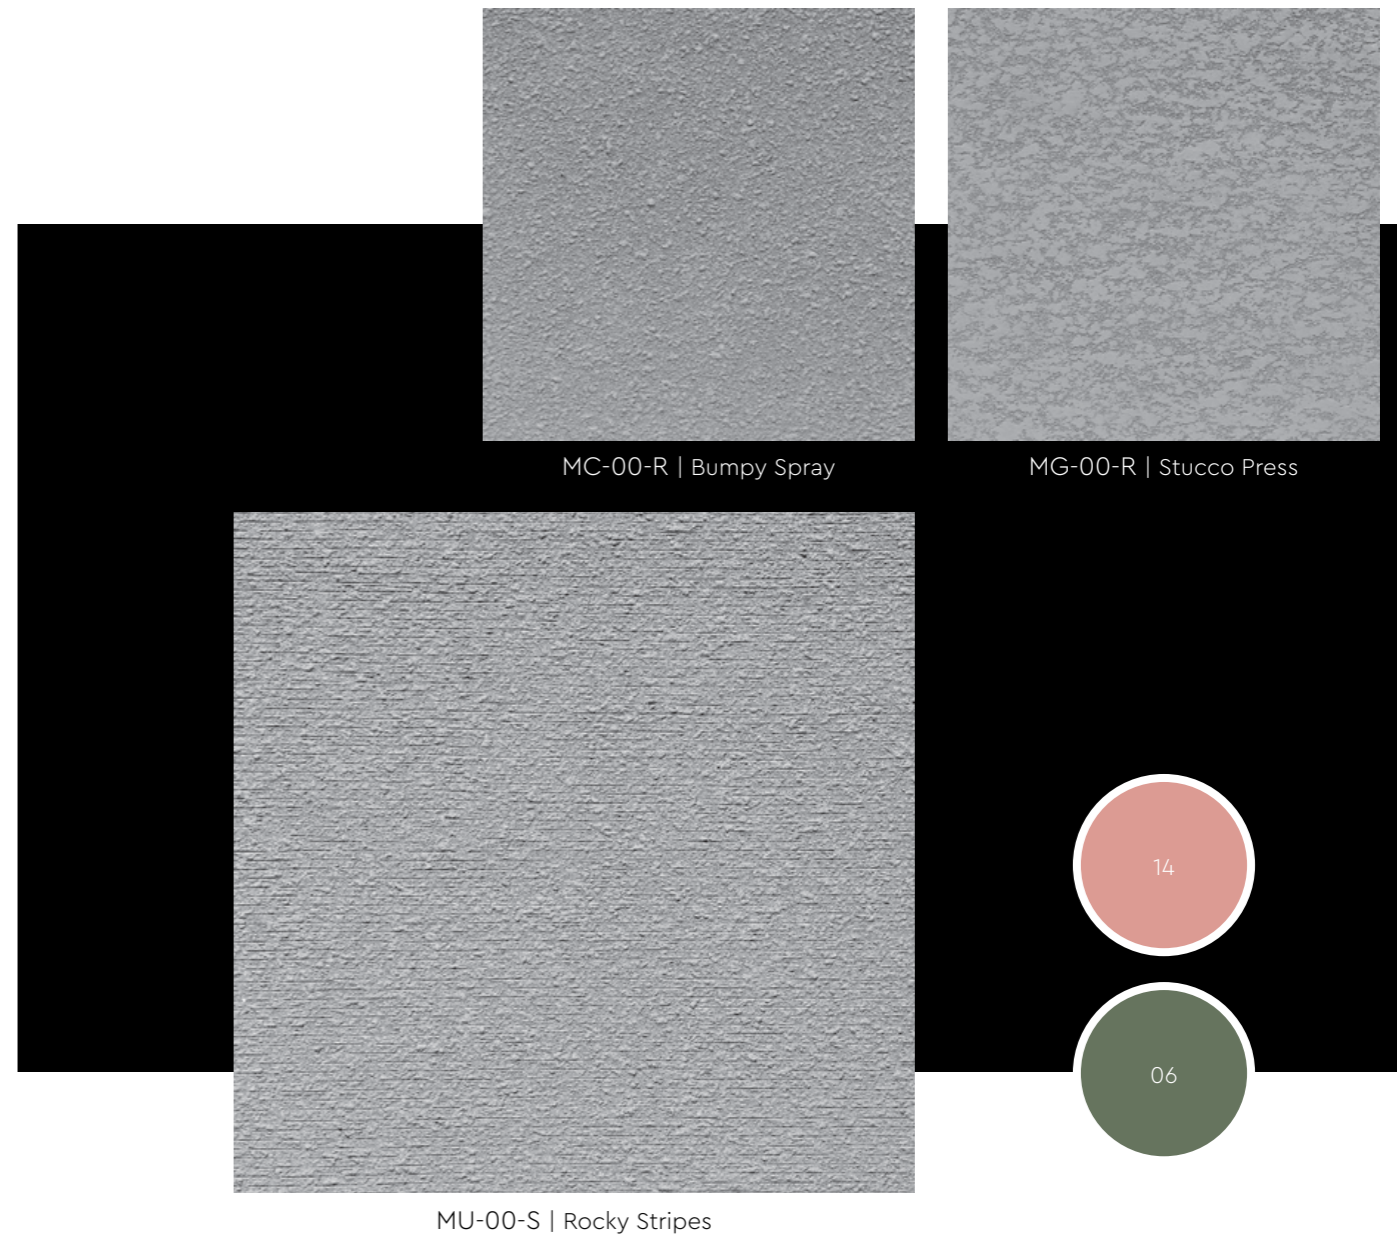

S. Spray

1. Tools:
2. Spray Gun
   - Plastering Trowel
   - Pattern Roller

MC-00-R | Bumpy Spray

MG-00-R | Stucco Press

MU-00-S | Rocky Stripes