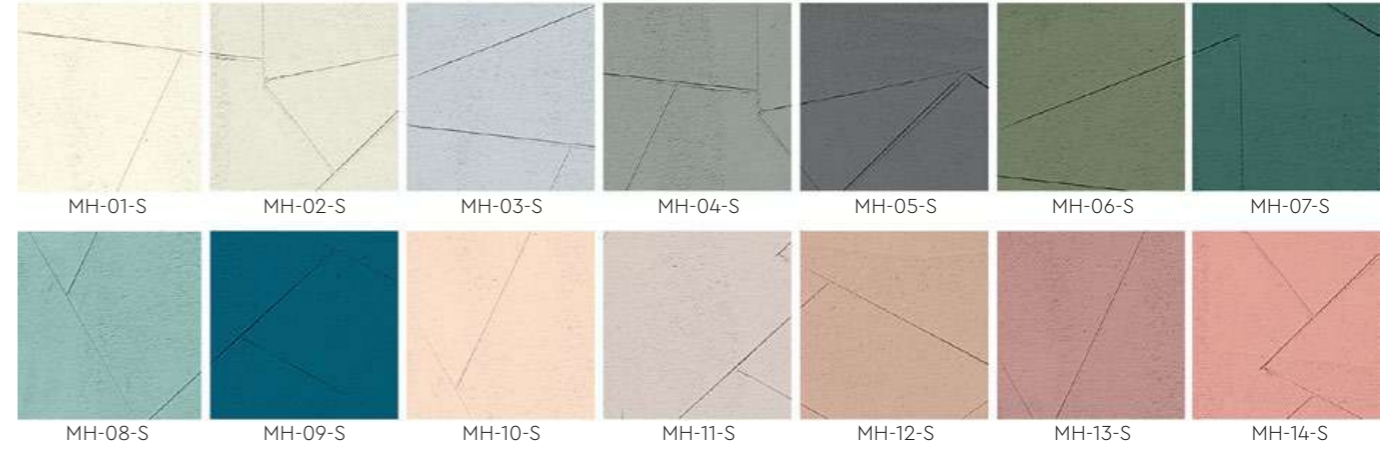

14 | Dewy Coral

07 | Majestic Green

08 | Cyan Sea

IMPORTANT NOTE!

All colors shown are as close to the actual Suzuka® Modena Coating colors as modern printing techniques permit, nonetheless, there are still color/tone differences.

We highly recommend seeing actual samples before ordering.

MAR-00-R
Random Strands

Coverage:
2.0 – 2.5 kg/m²

Tools:
Wooden & Plastering Trowel

MH-00-S
Glass Fragment

Coverage:
1.5 – 2.0 kg/m²

Tools:
Plastering Trowel