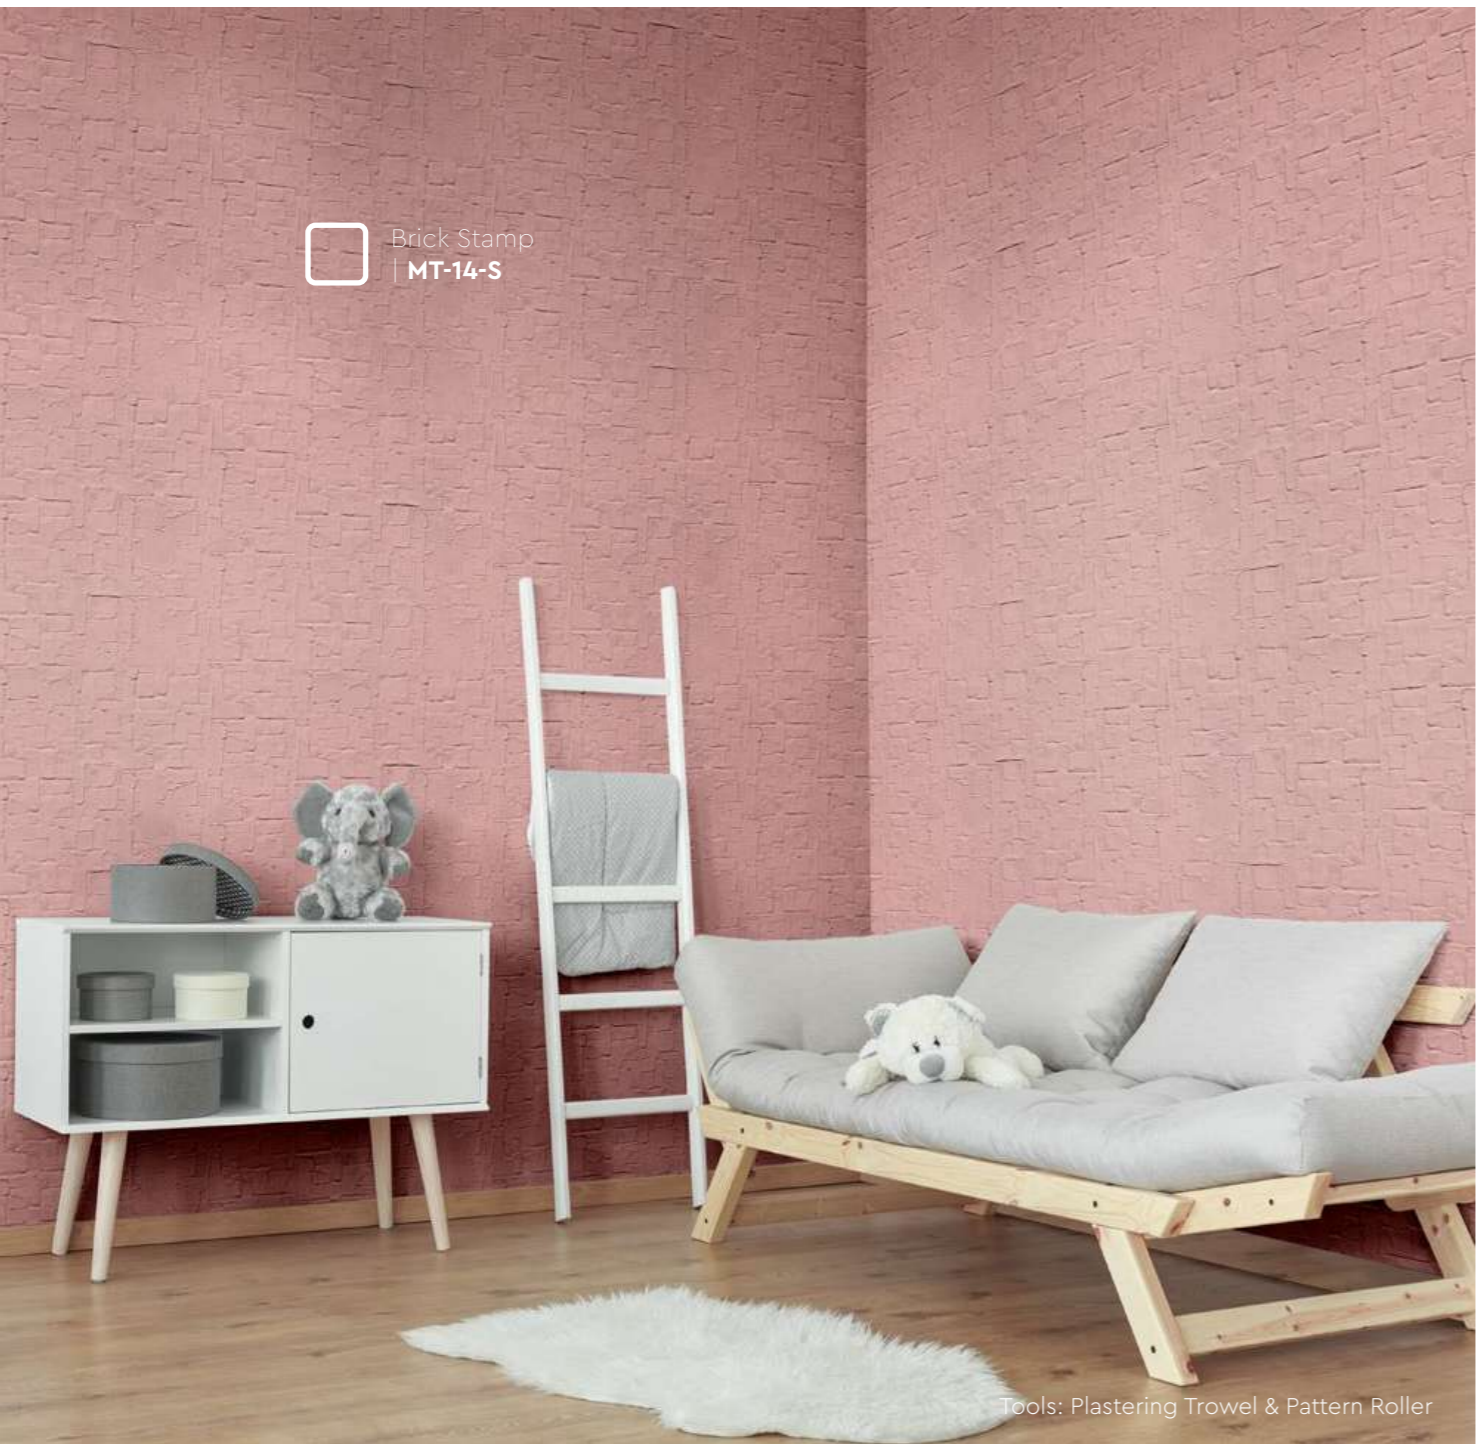

04 Iron Pigeon

06 Mossy Forest

09 Moroccan Blue

See full color palette on page 17 & 18.

Brick Stamp
| MT-14-S

Tools: Plastering Trowel & Pattern Roller

05 Dark Anchor

03 Steamy River