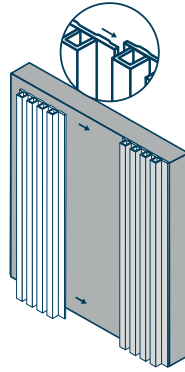

2. Install the second wall panel by placing the long connecting flap over the shorter flap.