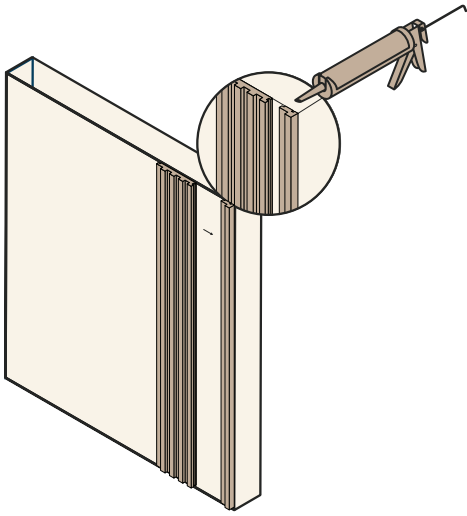

### Solid Fluted Panel

Symmetrically linear, the perfect minimalistic interior wall decor

Size: 150mm x 20mm  
Length: 2800mm

# Installation

1. Install the first panel or end cap and use construction glue to fix in place.

2. Install the second wall panel by placing the long connecting flap over the shorter flap.

3. Install end cap or other finishing trimming. It's that easy!