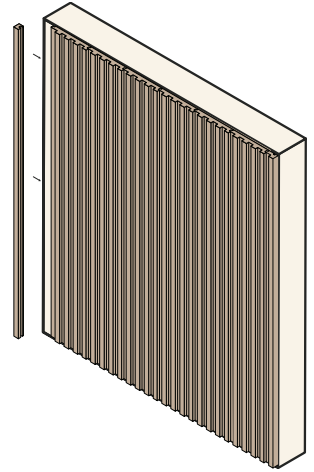

3. Install end cap or other finishing trimming. It's that easy!

Colour Chart