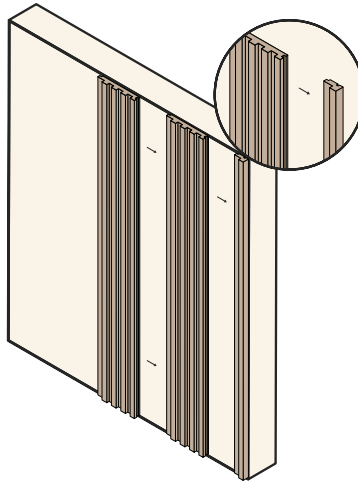

### Solid Fluted Panel

Symmetrically linear, the perfect minimalistic interior wall decor

Size: 150mm x 20mm  
Length: 2800mm

# Installation

1. Install the first panel or end cap and use construction glue to fix in place.

2. Install the second wall panel by placing the long connecting flap over the shorter flap.

3. Install end cap or other finishing trimming. It's that easy!